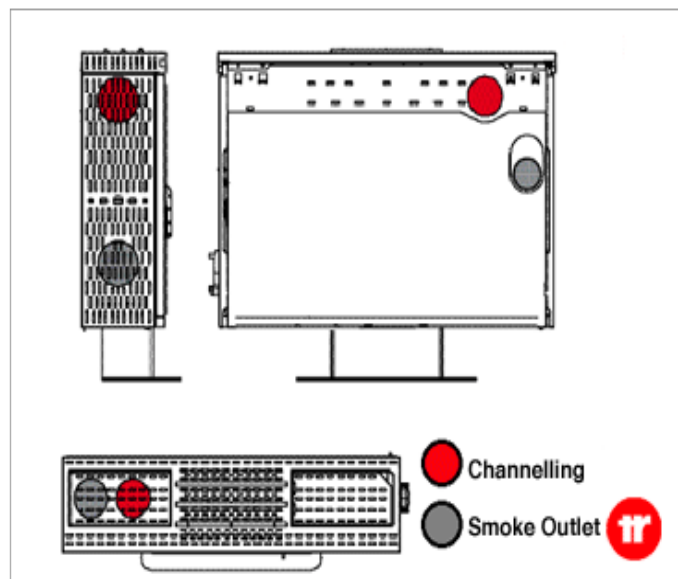

The room temperature is detected far from the heat source by the thermostat integrated in the radio control.

Set your ideal degrees and as the room temperature reaches the set temperature the radio control modulates the power of the heater and adjusts it to the minimum.

This reduces consumption and guarantees the ideal ambient.

	Dimensions (HxWxD)	(mm)	825x969x259
	Heated area	(m³)	189
	Electric consumption (min/max)	(W)	65-130
	Combustion efficiency up to max.		80%
	Min. flue draught pressure	(mbar)	0,09
	High temperature safety thermostat		•
	Flue gas exhaust diameter	(mm)	80
	Pellet hopper capacity	(kg)	12
	Hourly pellet consumption (min/max)	(kg/h)	0,5-1,5*
	Radio control with room temperature thermostat		•
	Voice function		•
	Noise at min.	(db)	36
	Forced ventilation		•
	Optional hot air channelling system		•
	5 levels of temperature control		•
	Weekly programmer		•
	Room thermostat		optional
	G.S.M. Modem system		optional
	Weight	(kg)	93
	Power to the hearth	(kW)	2,5-7,5