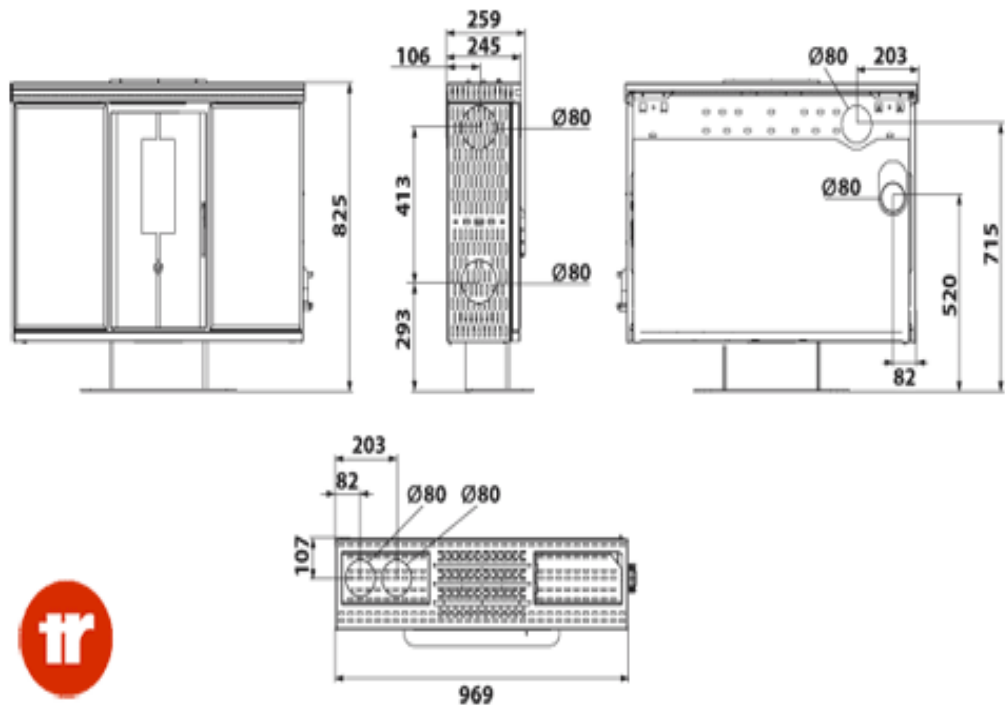

The room temperature is detected far from the heat source by the thermostat integrated in the radio control.

Set your ideal degrees and as the room temperature reaches the set temperature the radio control modulates the power of the heater and adjusts it to the minimum.

This reduces consumption and guarantees the ideal ambient.

	Dimensions (HxWxD)	(mm)	825x969x259
	Heated area	(m³)	189
	Electric consumption (min/max)	(W)	65-130
	Combustion efficiency up to max.		80%
	Min. flue draught pressure	(mbar)	0,09
	High temperature safety thermostat		•
	Flue gas exhaust diameter	(mm)	80
	Pellet hopper capacity	(kg)	12
	Hourly pellet consumption (min/max)	(kg/h)	0,5-1,5*
	Radio control with room temperature thermostat		•
	Voice function		•
	Noise at min.	(db)	36
	Forced ventilation		•
	Optional hot air channelling system		•
	5 levels of temperature control		•
	Weekly programmer		•
	Room thermostat		optional
	G.S.M. Modem system		optional
	Weight	(kg)	93
	Power to the hearth	(kW)	2,5-7,5