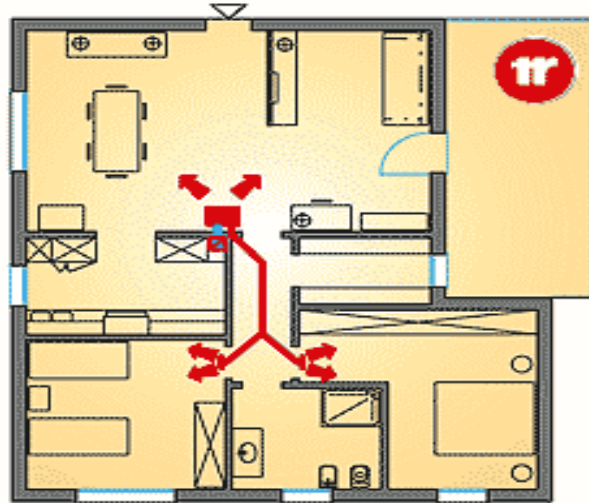

The room temperature is detected far from the heat source by the thermostat integrated in the radio control.

Set your ideal degrees and as the room temperature reaches the set temperature the radio control modulates the power of the heater and adjusts it to the minimum.

This reduces consumption and guarantees the ideal ambient.

	Dimensions (HxWxD)	(mm)	825x969x259
	Heated area	(m³)	189
	Electric consumption (min/max)	(W)	65-130
	Combustion efficiency up to max.		80%
	Min. flue draught pressure	(mbar)	0,09
	High temperature safety thermostat		•
	Flue gas exhaust diameter	(mm)	80
	Pellet hopper capacity	(kg)	12
	Hourly pellet consumption (min/max)	(kg/h)	0,5-1,5*
	Radio control with room temperature thermostat		•
	Voice function		•
	Noise at min.	(db)	36
	Forced ventilation		•
	Optional hot air channelling system		•
	5 levels of temperature control		•
	Weekly programmer		•
	Room thermostat		optional
	G.S.M. Modem system		optional
	Weight	(kg)	93
	Power to the hearth	(kW)	2,5-7,5