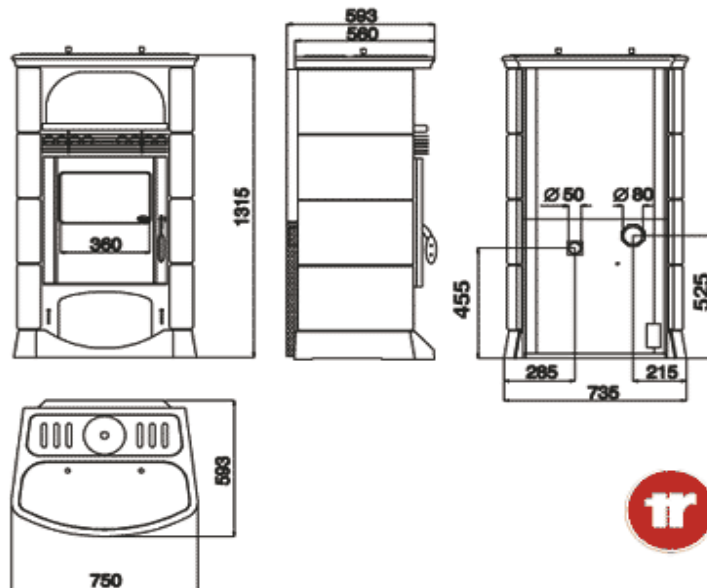

Thermorossi Ecotherm 8000

Prices include VAT
Metacolor: €2,999.00
Inox: €3,199.00
Maiolica: €3,999.00

There is currently an SEI grant available to homeowners for €800 on approved Wood Pellet Stoves