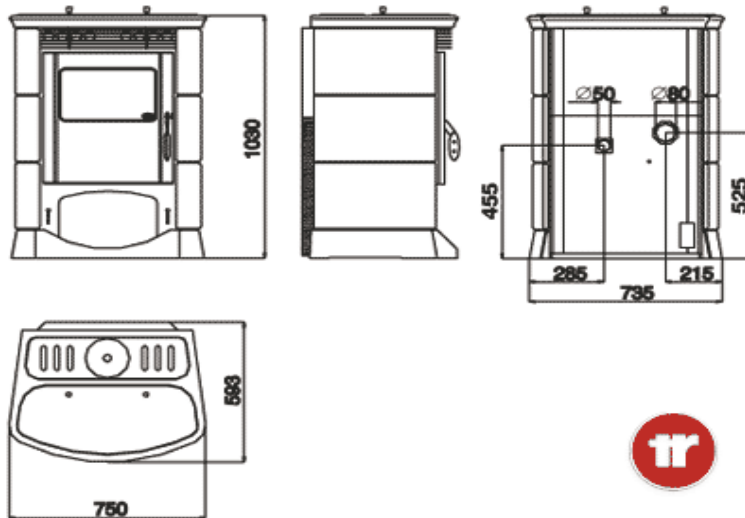

Thermorossi Ecotherm 6000

Prices Include VAT

Metacolor: €2,899.00

Maiolica: €3,599.00

Inox Finish: €2,999.00

There is currently an SEI grant available to homeowners for €800 on approved Wood Pellet Stoves.