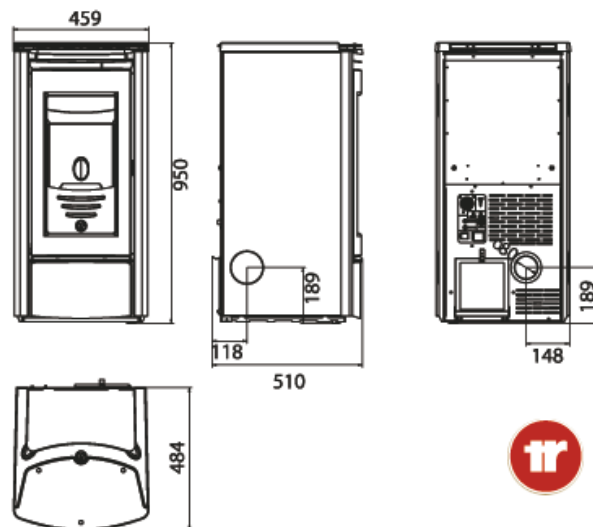

Thermorossi Ecotherm 3001

Prices Include VAT
Metacolor: €2,399.00
Easy: €2,199.00
Maiolica: €2,499.00

There is currently an SEI grant available to homeowners for €800 on approved Wood Pellet Stoves

	Dimensions (HxWxD)	(mm)	950-459-484
	Heated area	(m³)	216
	Electric consumption (min/max)	(W)	65-130
	Combustion efficiency up to max.		86%
	Min. flue draught pressure	(mbar)	0,09
	High temperature safety thermostat		•
	Flue gas exhaust diameter	(mm)	80
	Pellet hopper capacity	(kg)	16
	Hourly pellet consumption	(kg/h) (min /max)	0,7-2,1*
	Remote control		
	Radio control with room temperature thermostat		•
	Voice function		•
	Noise at min.	(db)	36
	Forced ventilation		•
	5 levels of temperature control		•
	Weekly programmer		
	Room thermostat		optional
	G.S.M. Modem system.		optional
	Weight	(kg)	118
	Power to the hearth	(kW)	3-9